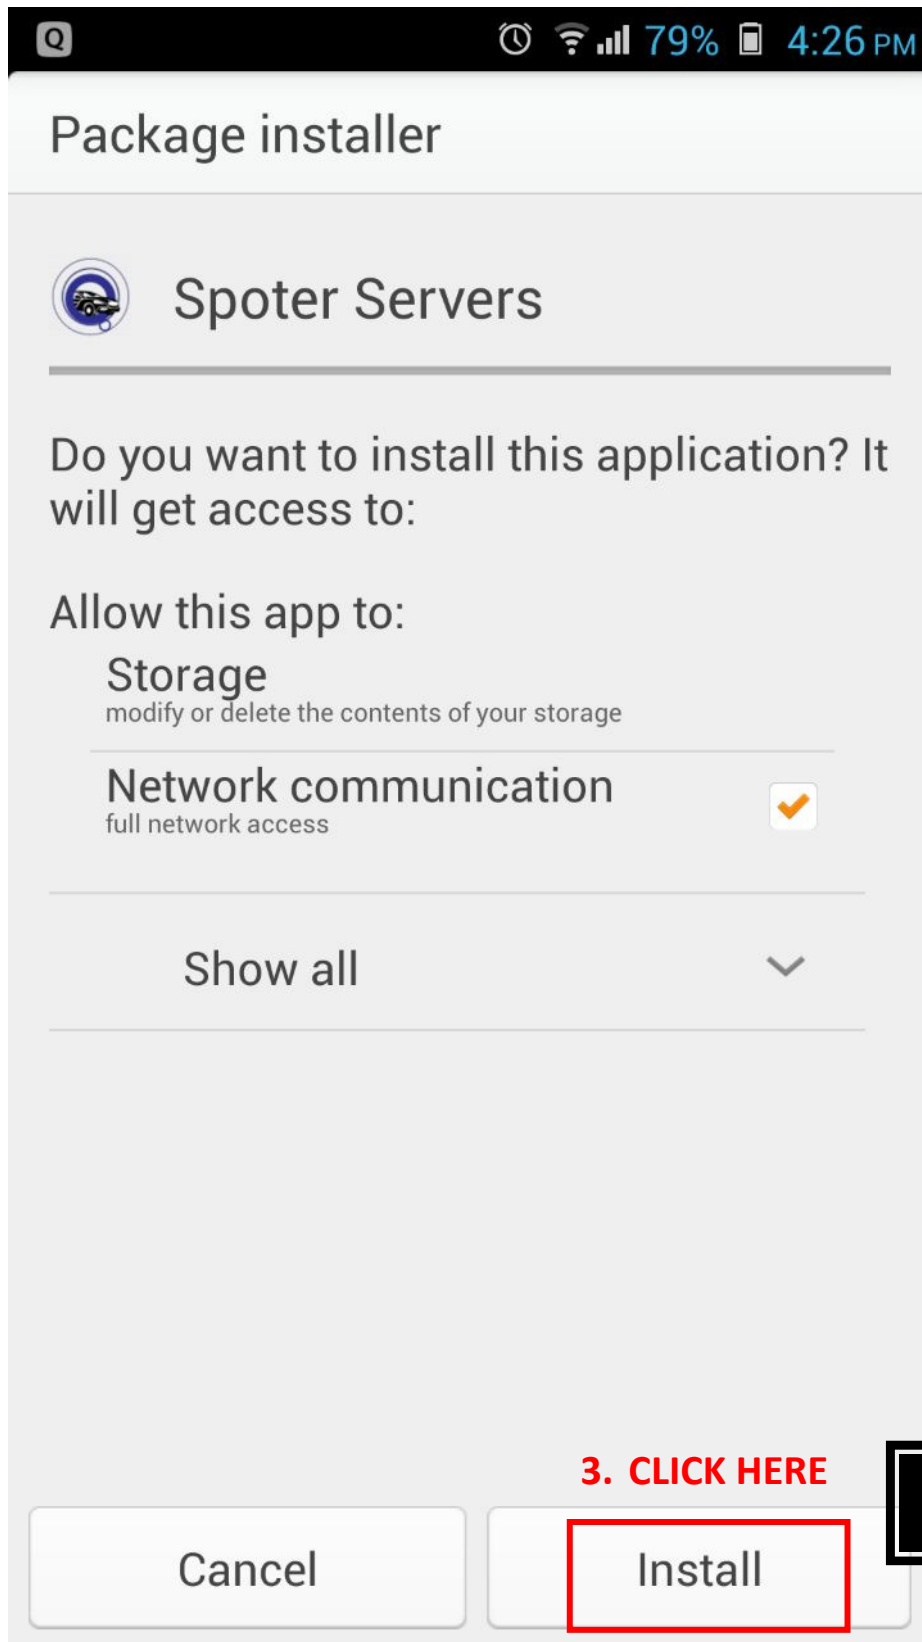

Service Panel | **Android Apps** **1. CLICK HERE**

Go to our website www.spoter.in
AND DOWNLOAD THE APPS

Spoter_Servers.apk

/storage/sdcard0/UCDownloads

Size: 0.87M

[↓ Download](#) **2. CLICK HERE**

DOWNLOAD THE APPS

Cloud Download

Cancel

Saving screenshot...

Spoter Servers

Login

Username: **6. TYPE HERE**

Password:

Login