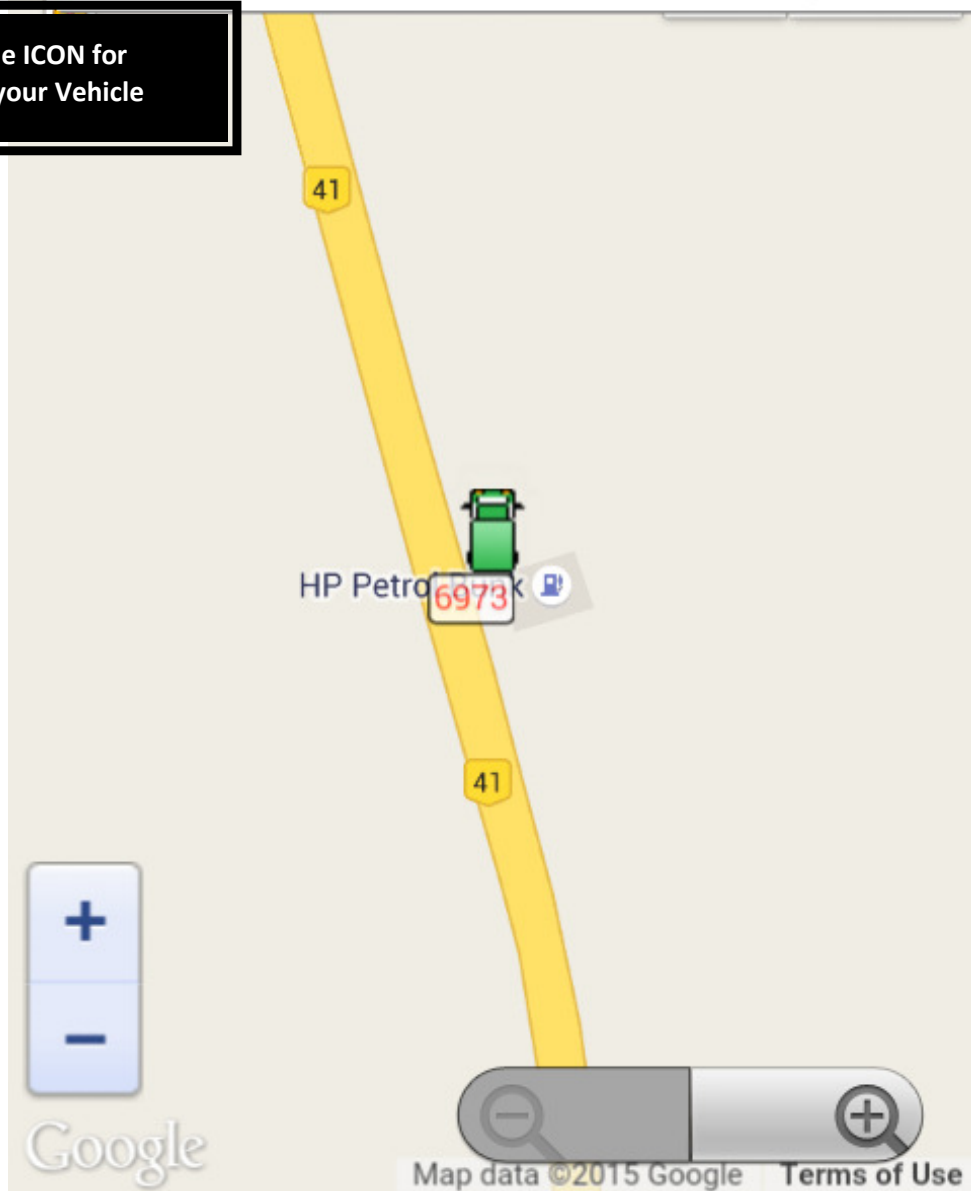

Brought to you by www.spoter.in

Type USERNAME and PASSWORD
[Provided by SPOTER]
Go to your login

7. CLICK HERE

LTM GPS

Refresh after 7 seconds! Barhara Shankar, West Be

Click the ICON for
Select your Vehicle