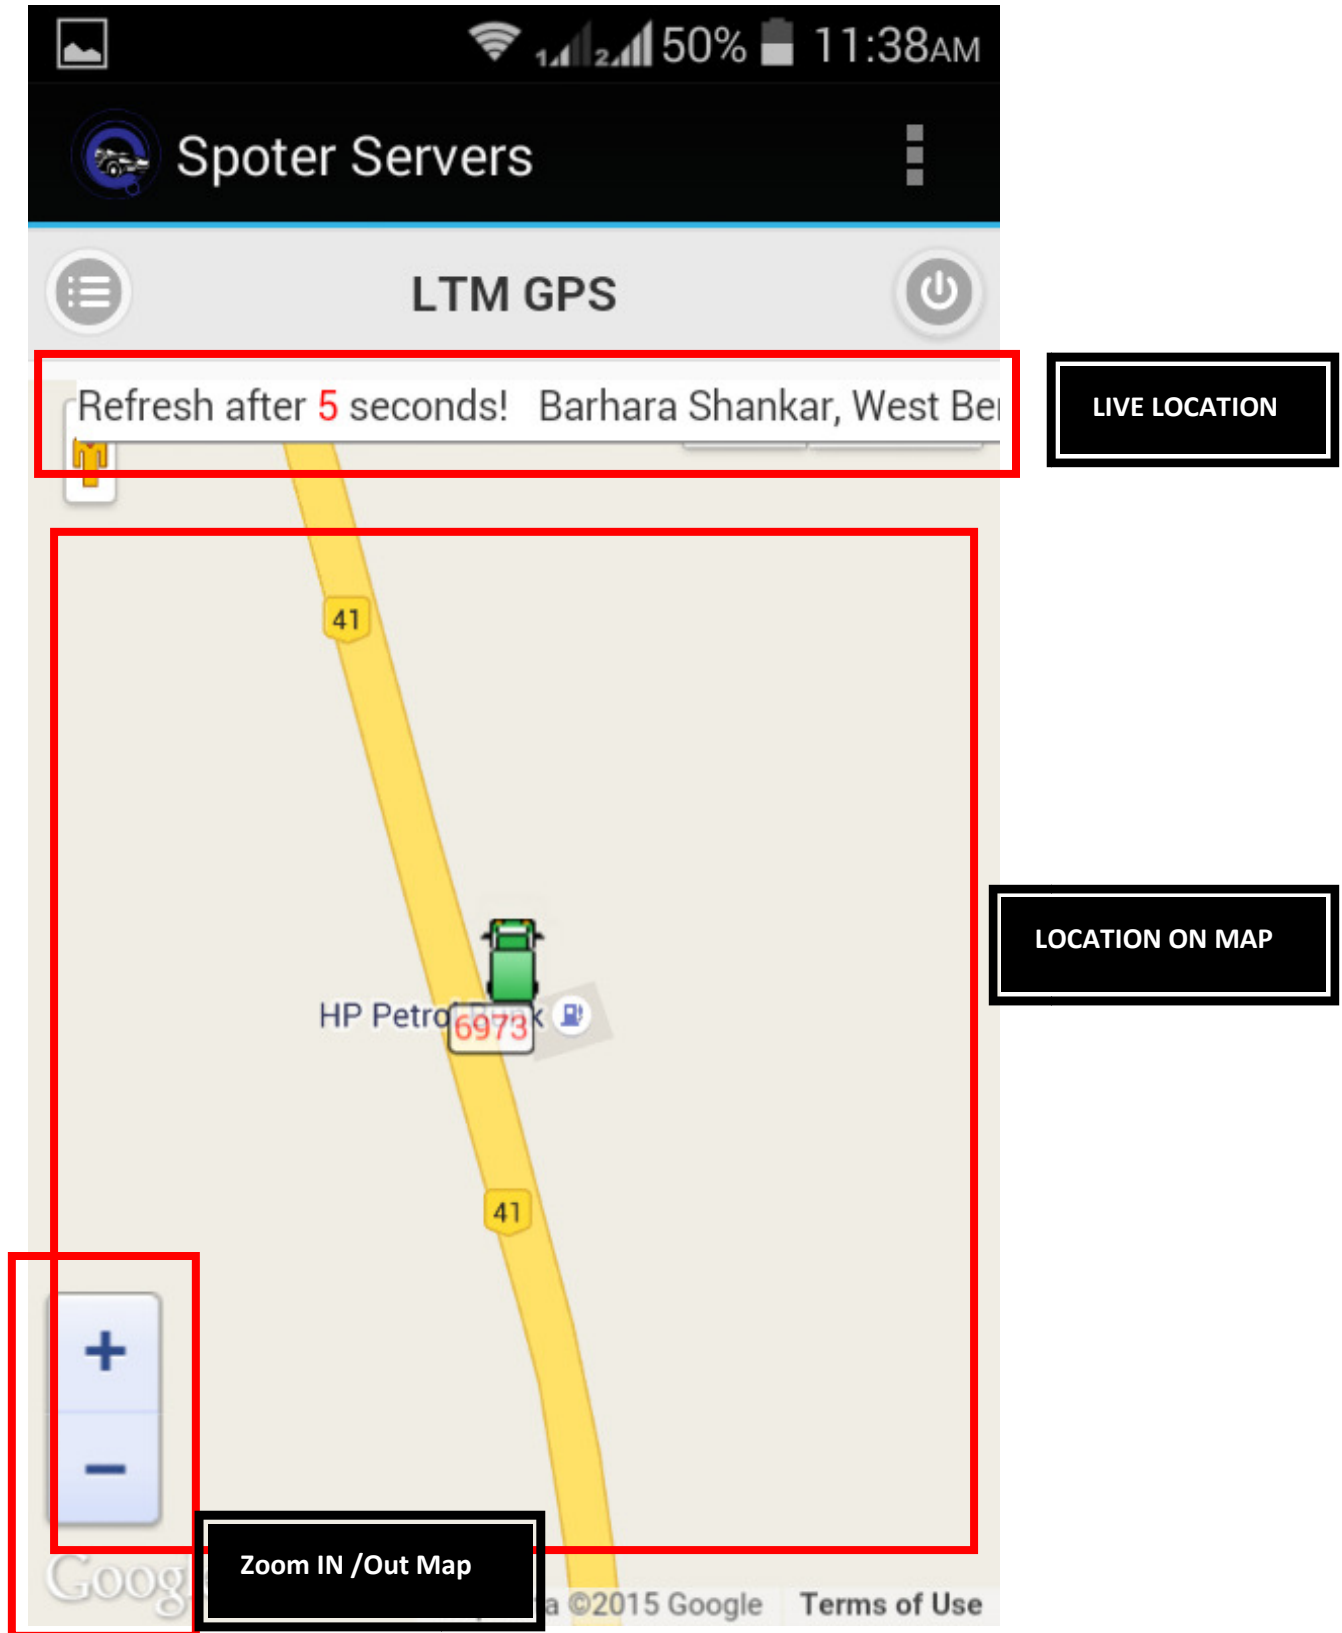

Cloud Download

Cancel

Saving screenshot...

Spoter Servers

Login

Username: **6. TYPE HERE**

Password:

Login

Brought to you by www.spoter.in

Type USERNAME and PASSWORD
[Provided by SPOTER]
Go to your login

7. CLICK HERE

LTM GPS

Refresh after 7 seconds! Barhara Shankar, West Be

Click the ICON for
Select your Vehicle