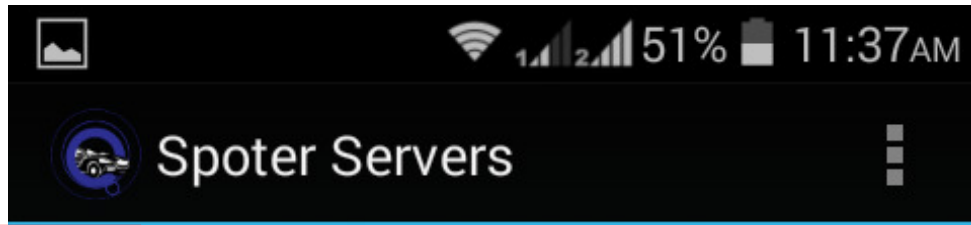

Brought to you by www.spoter.in

Type USERNAME and PASSWORD
[Provided by SPOTER]
Go to your login

7. CLICK HERE

LTM GPS

Refresh after 7 seconds! Barhara Shankar, West Be

Click the ICON for
Select your Vehicle