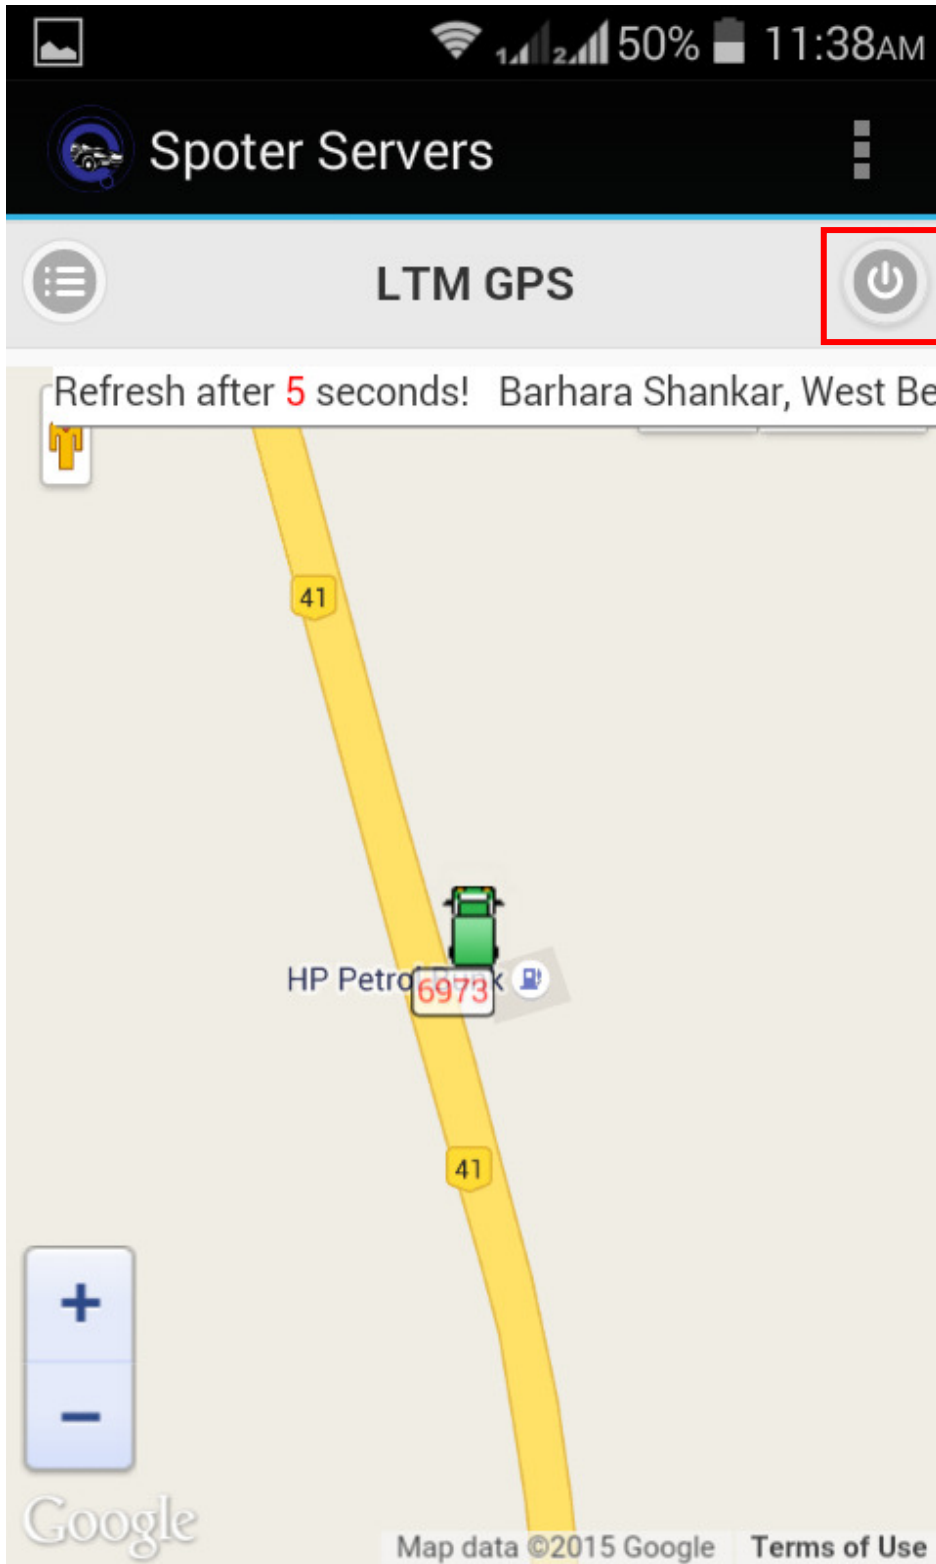

9. CLICK HERE

**CLICK DONE
For Log OUT**