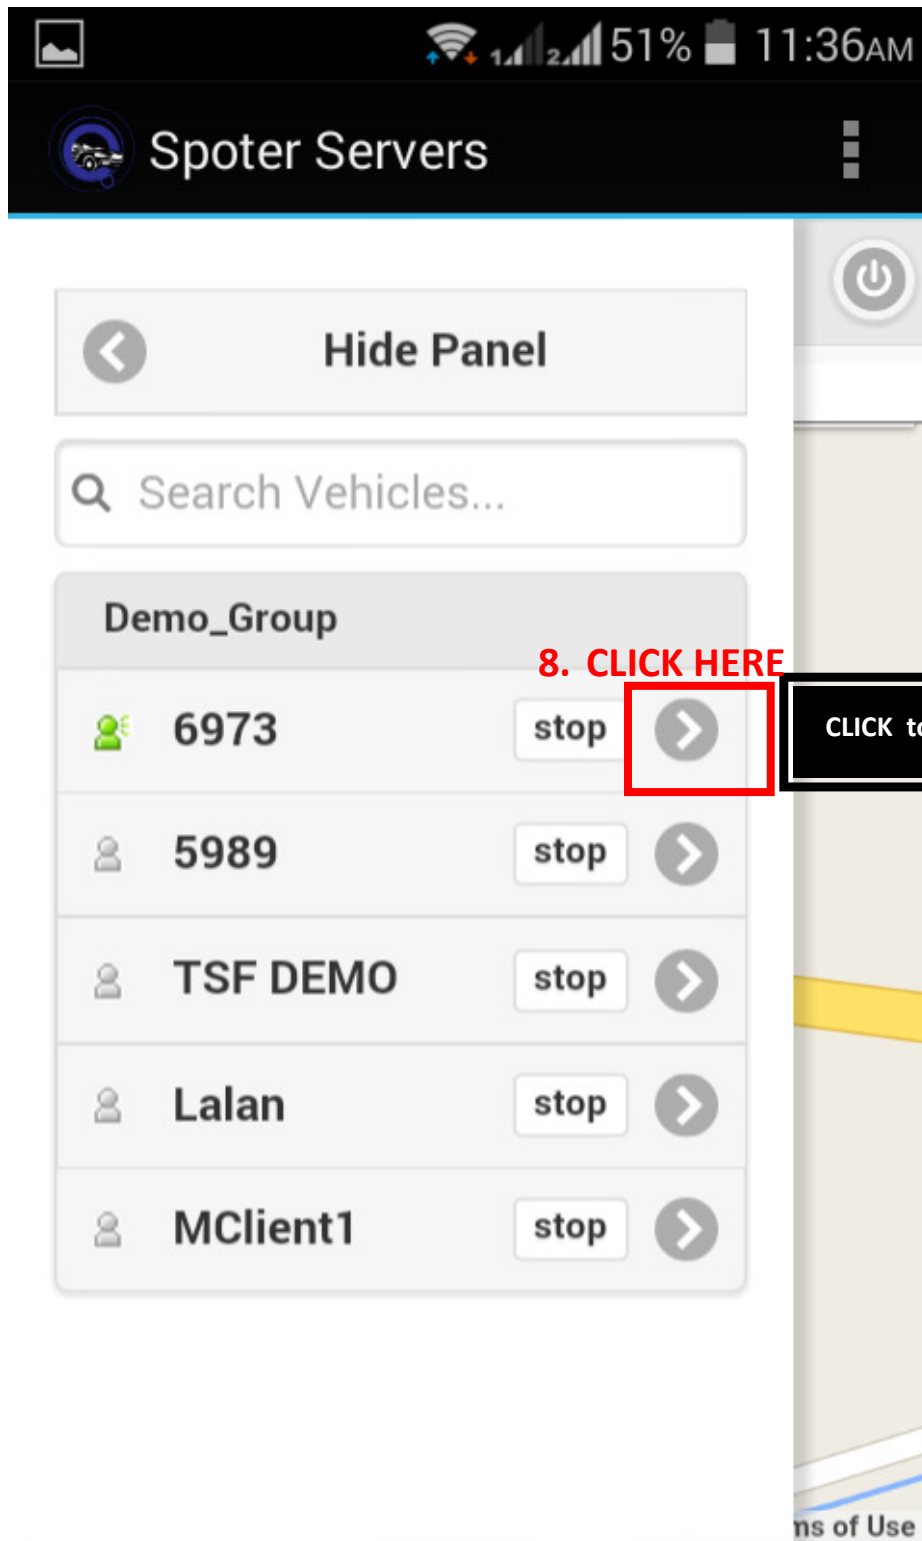

Brought to you by www.spoter.in

Type USERNAME and PASSWORD
[Provided by SPOTER]
Go to your login

7. CLICK HERE

LTM GPS

Refresh after 7 seconds! Barhara Shankar, West Be

Click the ICON for
Select your Vehicle

8. CLICK HERE

CLICK to select your Vehicle

9. CLICK HERE

**CLICK DONE
For Log OUT**

LOGING OUT
FROM SERVER

Saving screenshot...

 Spoter Servers

Login