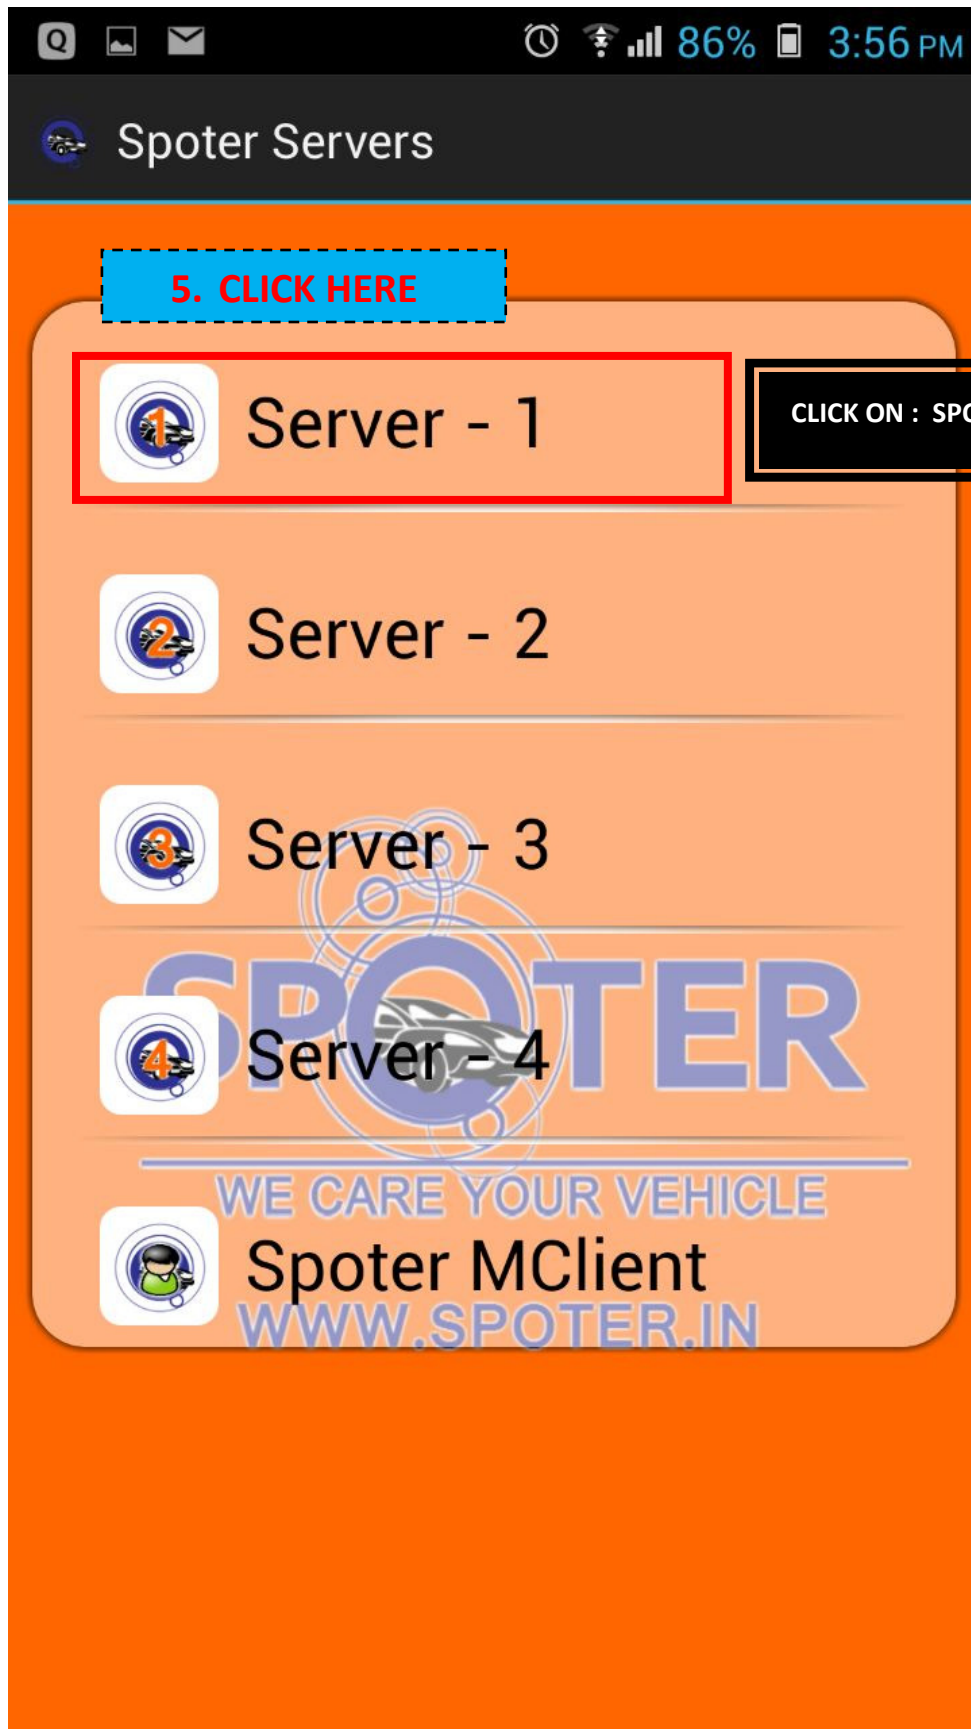

Service Panel | **Android Apps** **1. CLICK HERE**

Go to our website www.spoter.in
AND DOWNLOAD THE APPS

Spoter_Servers.apk

/storage/sdcard0/UCDownloads

Size: 0.87M

[↓ Download](#) **2. CLICK HERE**

DOWNLOAD THE APPS

Cloud Download

Cancel

Saving screenshot...

Spoter Servers

Login

Username: **6. TYPE HERE**

Password:

Login